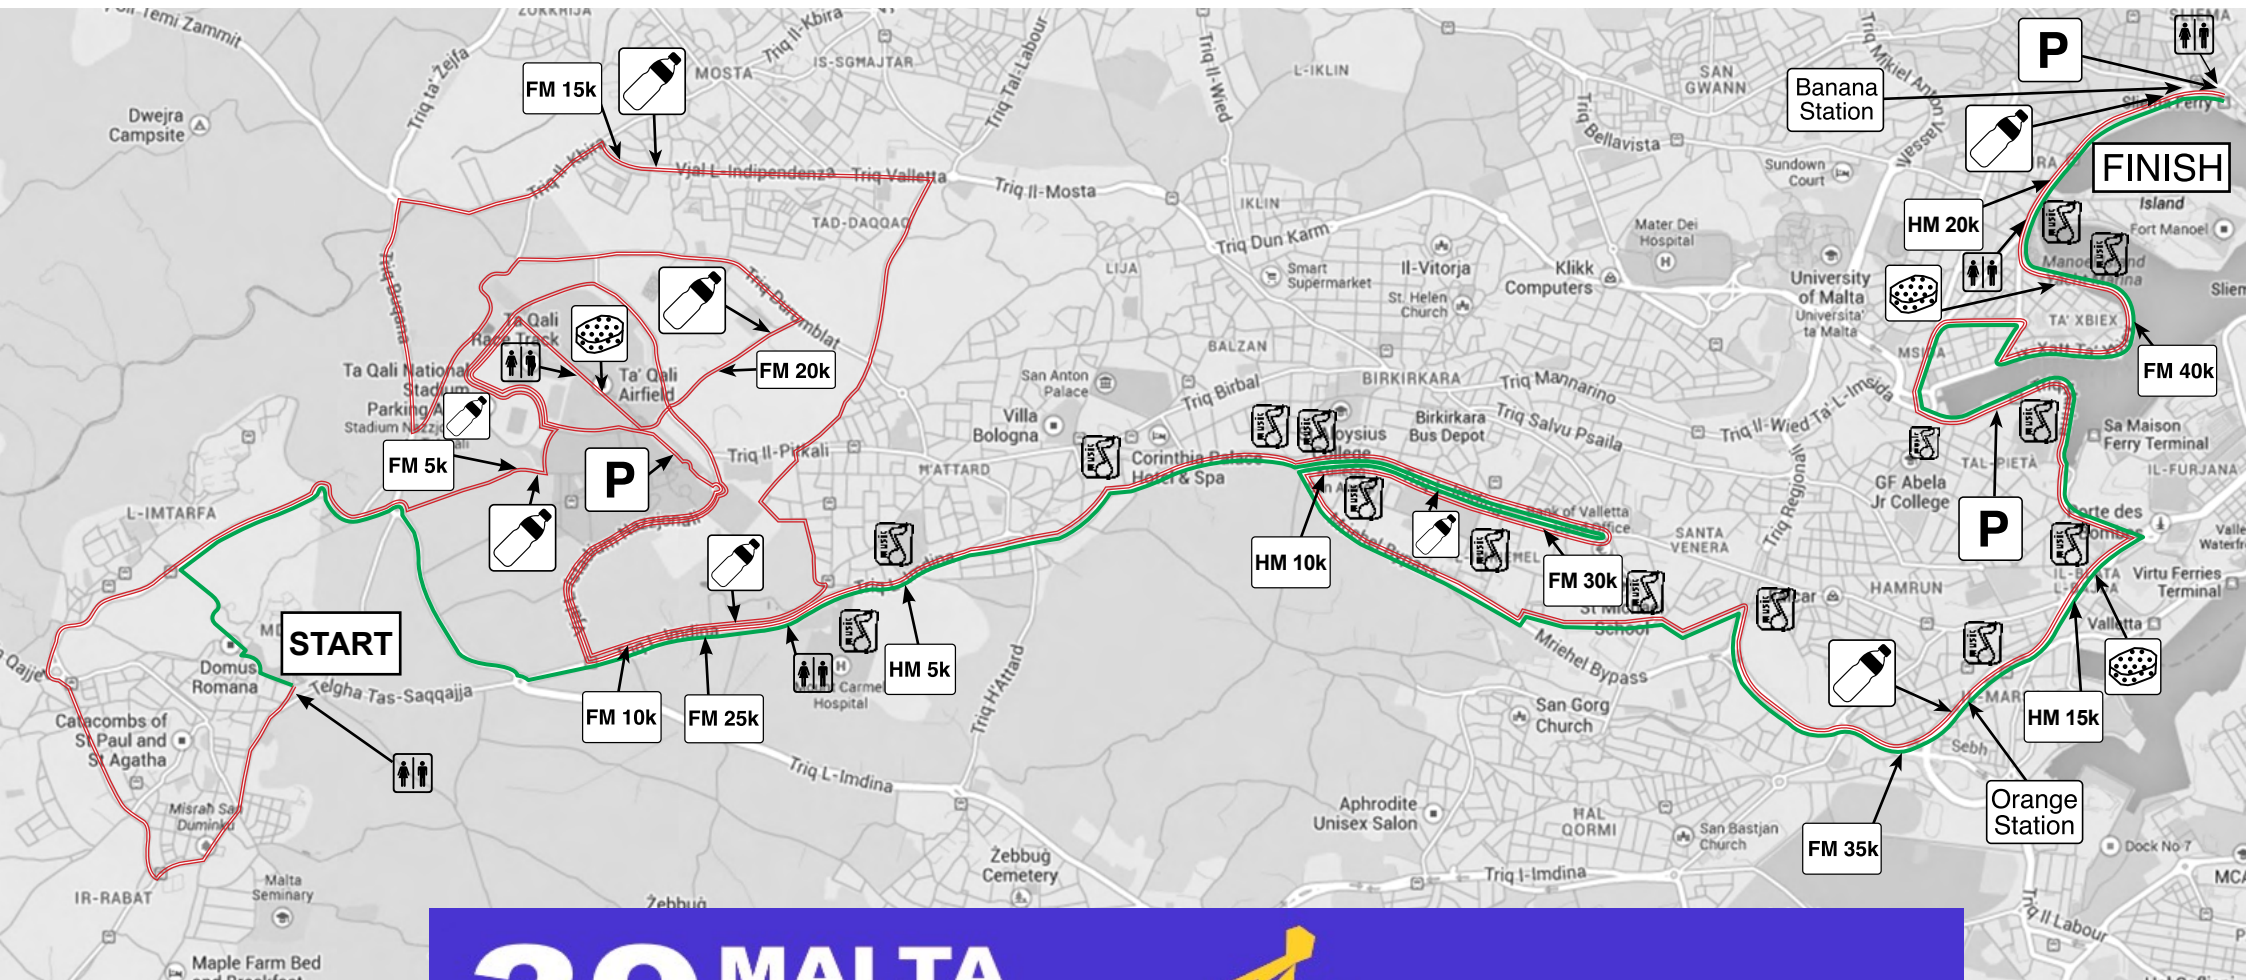

Full Marathon ===== 42.2km

Half Marathon ===== 21.1km

# 39 MALTA MARATHON 25 FEBRUARY 2024

- Water station
- Sponge station
- P Powerade station

- Toilets
- Band